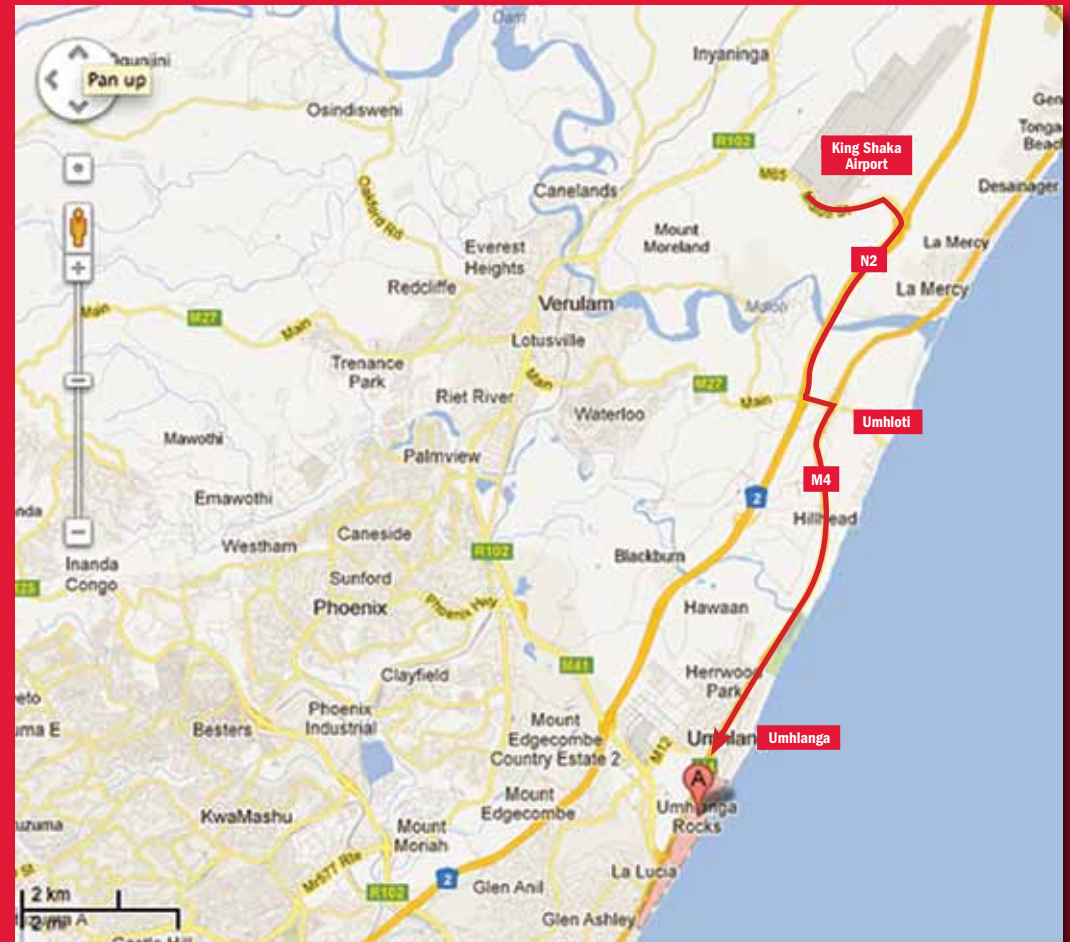

Directions to our new premises

301 Beacon Rock; Lighthouse Road; Umhlanga Rocks

AIRPORT - FMI

From the airport, take the **N2 South**.

Take the **Umdloti turn-off** and then turn right onto the M4 for a scenic drive to Umhlanga.

At the **Sibaya circle continue straight**.

Take the **Umhlanga Rocks offramp** and turn left at the top of the offramp, exiting to Lighthouse Road.

Our building will be visible (look out for the **Mini 'parked' on the rear wall**).

At the **first set of traffic lights**, take the **slip road to the left** where you'll see the Mini SMG Rocks dealership & Vida E Caffè.

There is usually parking space in front of the building.

Enter the building to the right of Vida E & take the lift to the 3rd floor.

Lost? Call us on 086 010 1119.

Back of the building when approached from M4 turn-off.

Front of the building. Pedestrian entrance is to the right of Vida.