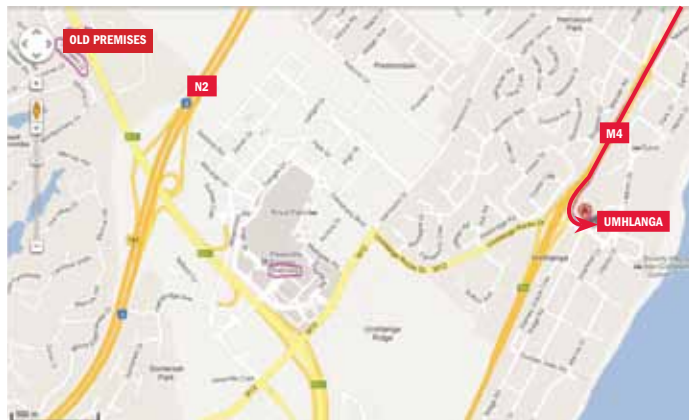

Directions to our new premises

301 Beacon Rock; Lighthouse Road; Umhlanga Rocks

AIRPORT - FMI

From the airport, take the **N2 South**.

Take the **Umdloti turn-off** and then turn right onto the M4 for a scenic drive to Umhlanga.

At the **Sibaya circle continue straight**.

Take the **Umhlanga Rocks offramp** and turn left at the top of the offramp, exiting to Lighthouse Road.

Our building will be visible (look out for the **Mini 'parked' on the rear wall**).

At the **first set of traffic lights**, take the **slip road to the left** where you'll see the Mini SMG Rocks dealership & Vida E Caffè.

There is usually parking space in front of the building.

Enter the building to the right of Vida E & take the lift to the 3rd floor.

Lost? Call us on 086 010 1119.

Back of the building when approached from M4 turn-off.

Front of the building. Pedestrian entrance is to the right of Vida.